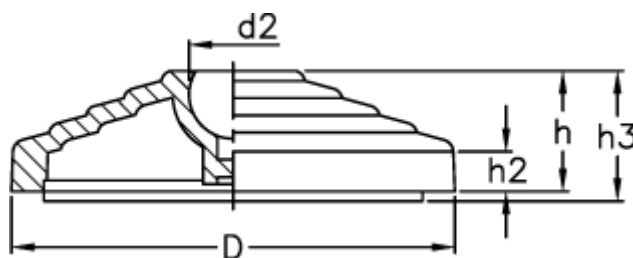

Data Sheet

Article number: 2310301752

Description: E+G With no-slip disc
LV.A-80-24-AS

Measures

D	= 80
d2	= 24
h	= 24
h2	= 9
h3	= 27
Max load (N)	= 18000